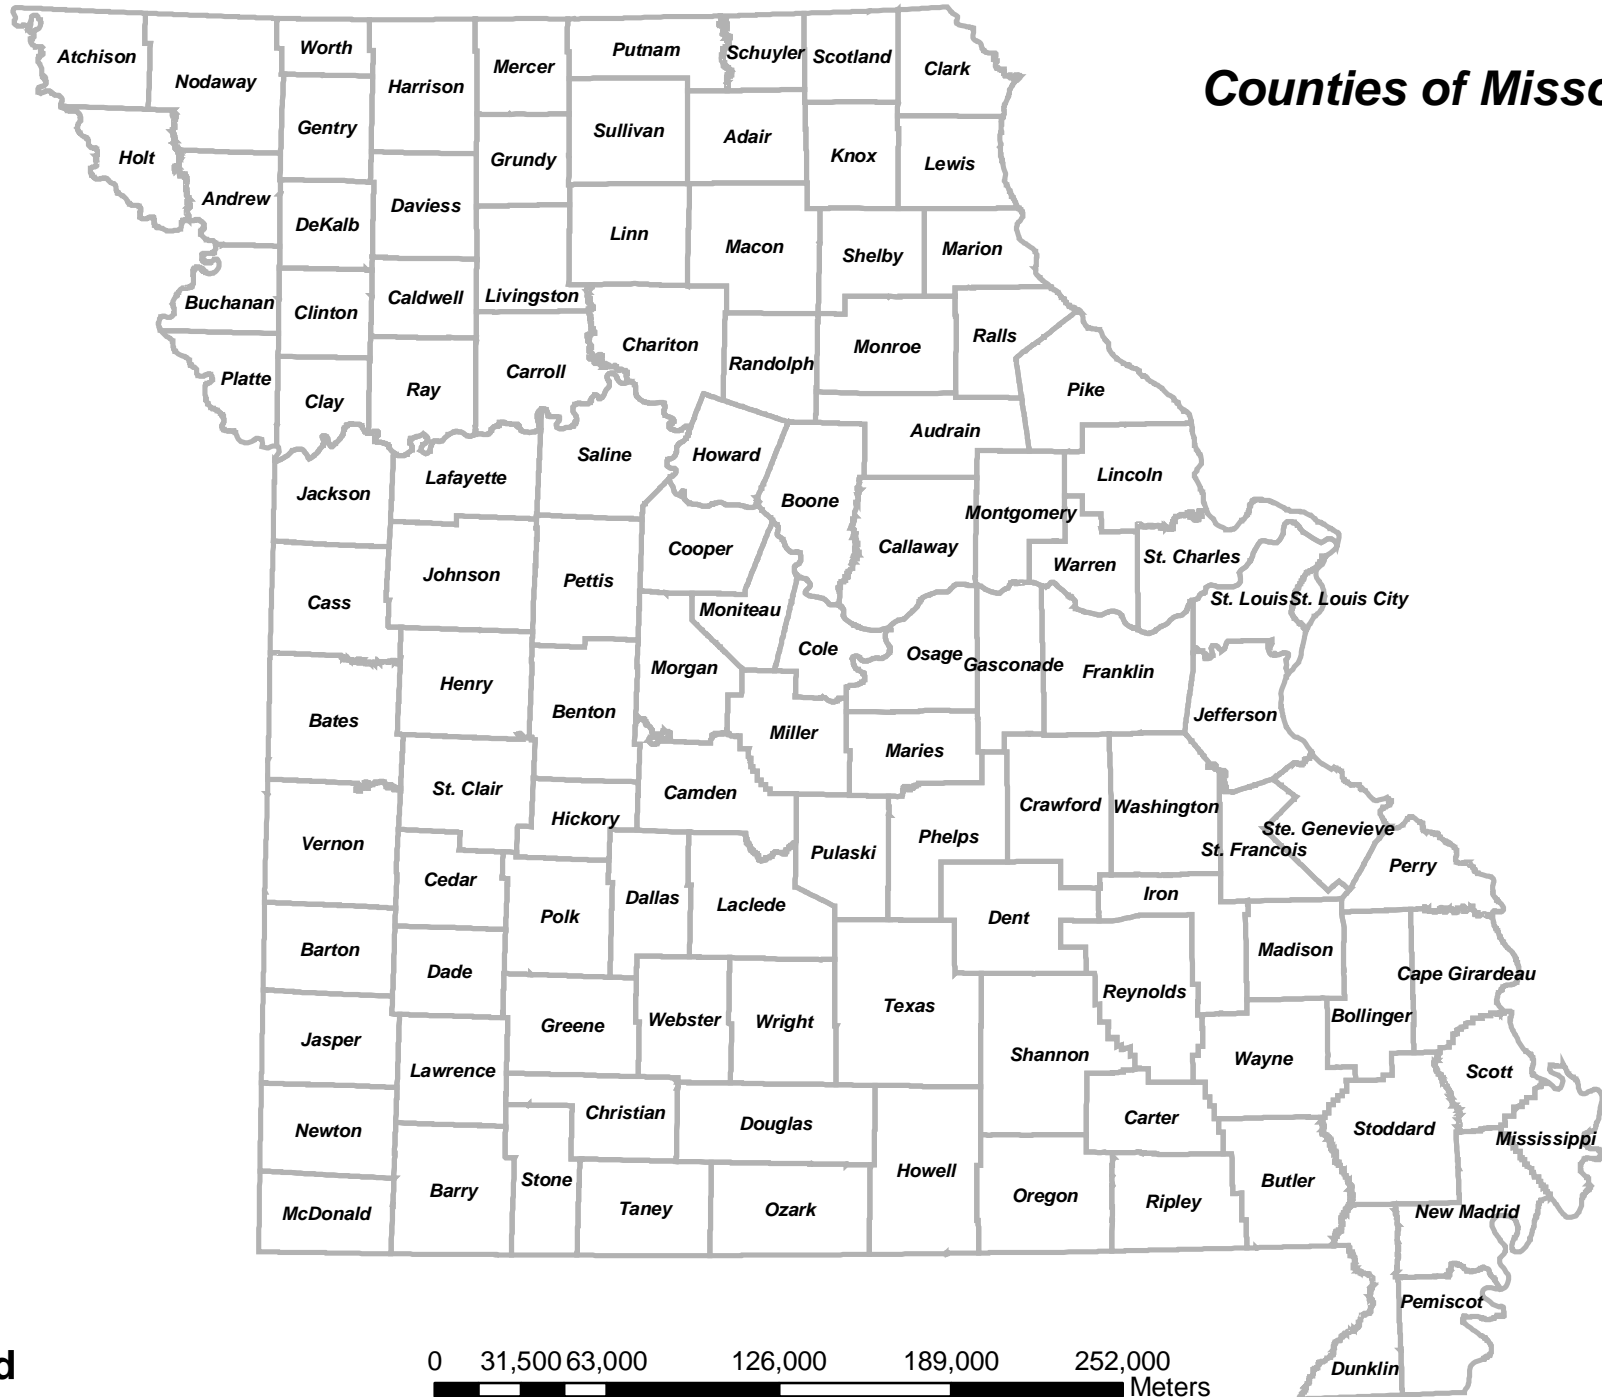

Counties of Missouri

Legend

County Boundary

0 31,500 63,000 126,000 189,000 252,000 Meters